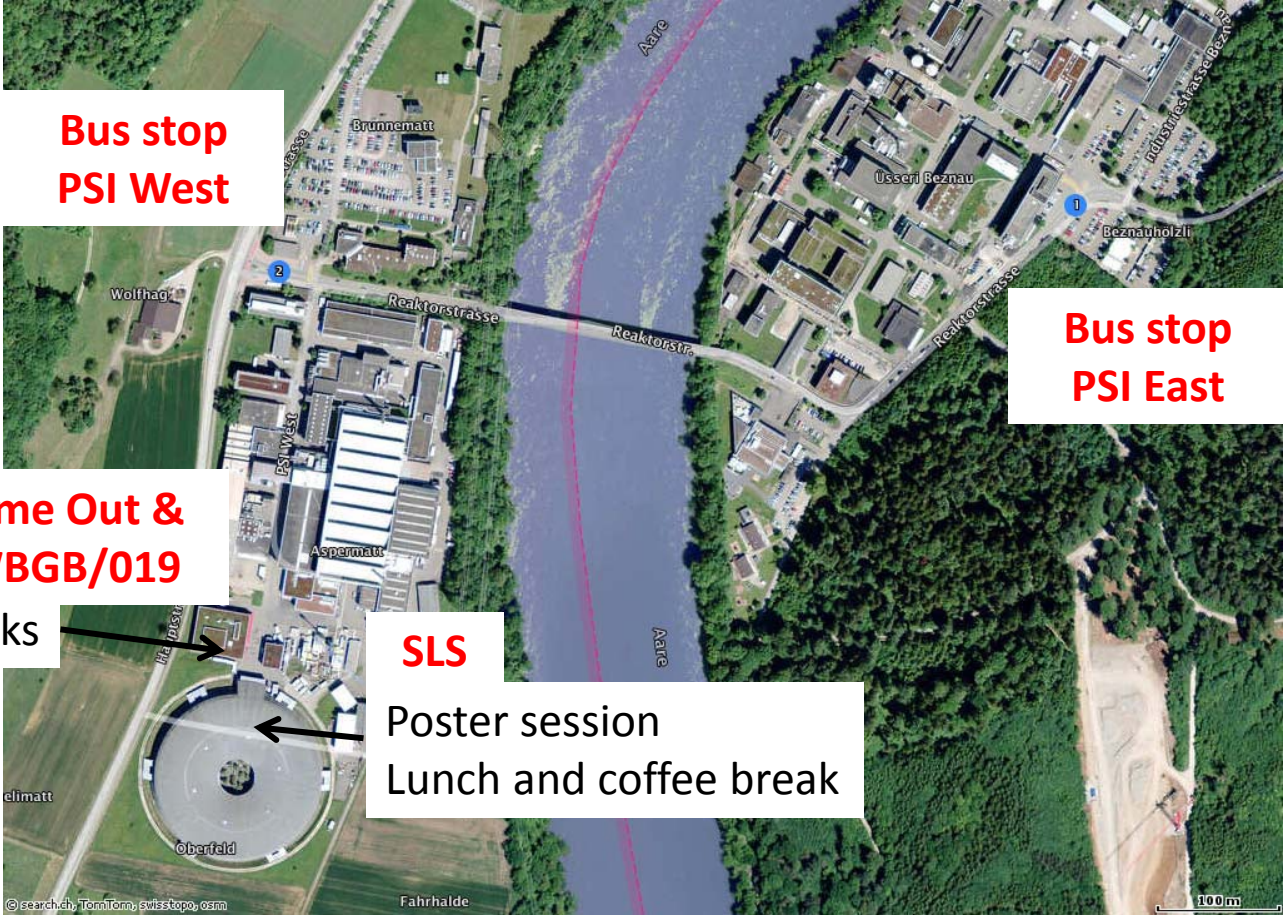

AREAL WEST

Guesthouse

Bus stop  
PSI West

Entrance West

Oase

Time Out &  
WBGB/019

talks

SLS

Poster session  
Lunch and coffee break

**Bus stop  
PSI West**

**Bus stop  
PSI East**

**Time Out &  
WBGB/019**

talks

**SLS**

Poster session  
Lunch and coffee break

© search.ch, TomTom, swisstopo, osm