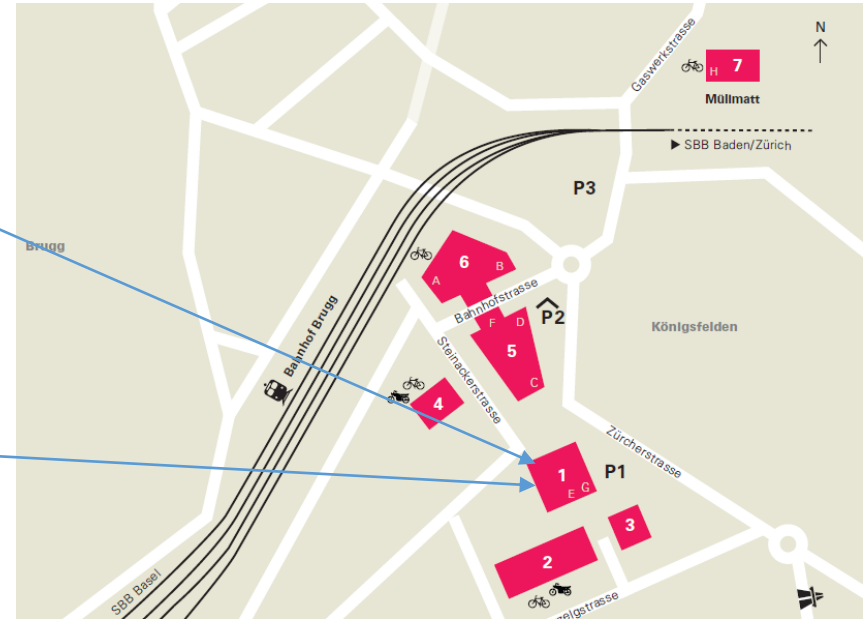

Apéro riche in the
building 1 Lichthof
[1h]

Coffee break
[30 min]

Please be back on time!

Afternoon time plan

4-7pm: Lab tour
7-10pm: Banquet

Bus leaves 15:30

If you want some water for the lab tour, collect it after PSI arrival.

Workshop Photograph & Bus On-boarding

Bus on-boarding point
bus leaves 15:30 (sharp)

Leave no personal belongings in the bus!
If you need to store your baggage or other personal belongings during the PSI visit, you can put it to the RF car which is parked at the entrance of the Auditorium.