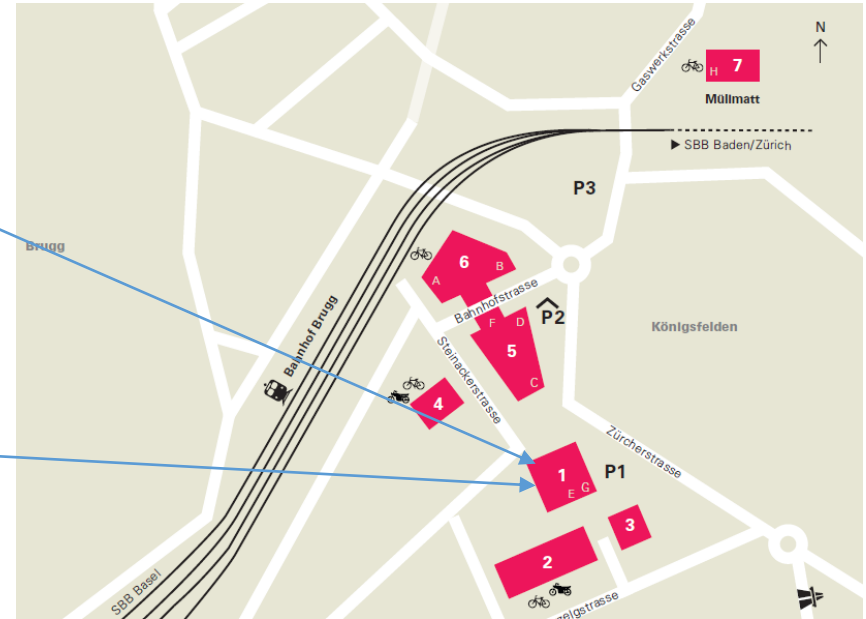

# LLRF22 – Today's Breaks

Apéro riche in the  
building 1 Lichthof  
[1h]

Coffee breaks  
[30 min]

**Please be back on time!**

# Excursion

Date: Wednesday Oct 12, 2022

Start time: 17:00, at FHNW building 1, Lichthof

End time: 18:30, at FHNW building 1, Lichthof

- No sign-up is required.
- About 1.5 -2 km walking distance.
- The whole excursion is outdoor and done under all weather conditions.