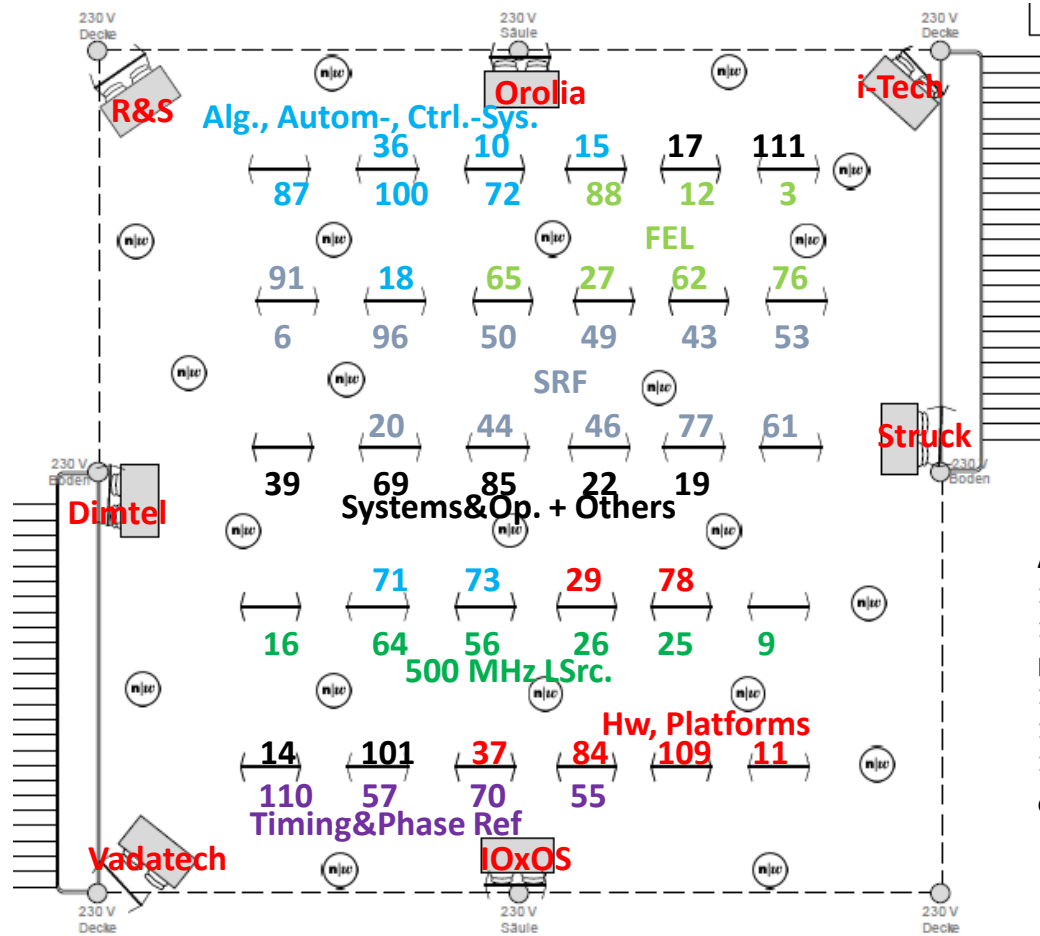

LLRF22 Poster Session Floorplan

Exit to Brugg train station

A trial of some grouping and categorization:

- 500 MHz LSrc.
- SRF
- FEL
- Hw, Platforms
- Timing&Phase Ref.
- Algorithms, Automation, Ctrl.-Sys.
- Systems&Op. + Others

Vendor talks:

Room «Audimax A/B»

Conv: W. Höfle, 5min+5min Q each

14:20	Vadatech
14:30	Rohde and Schwarz
14:40	Orolia
14:50	Struck

Afternoon schedule:

- 13:50 Poster session starts
- 14:20 – 15:00 vendors talks in parallel
- 15:00 Fresh coffee served
- 17:00 Poster session ends
- 17:00 – 18:30 optional excursion Vindonissa

Exit to Aula