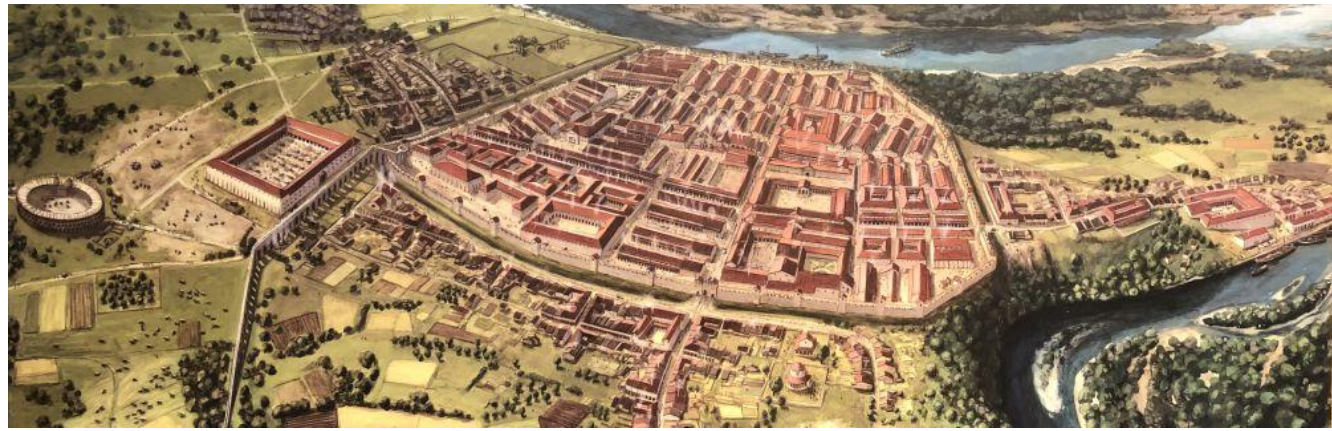

# LLRF22 – Today's Breaks

Apéro riche in the  
building 1 Lichthof  
[1h]

Coffee breaks  
[30 min]

**Please be back on time!**

# Excursion

Date: Wednesday Oct 12, 2022

Start time: 17:00, at FHNW building 1, Lichthof

End time: 18:30, at FHNW building 1, Lichthof

- No sign-up is required.
- About 1.5 -2 km walking distance.
- The whole excursion is outdoor and done under all weather conditions.