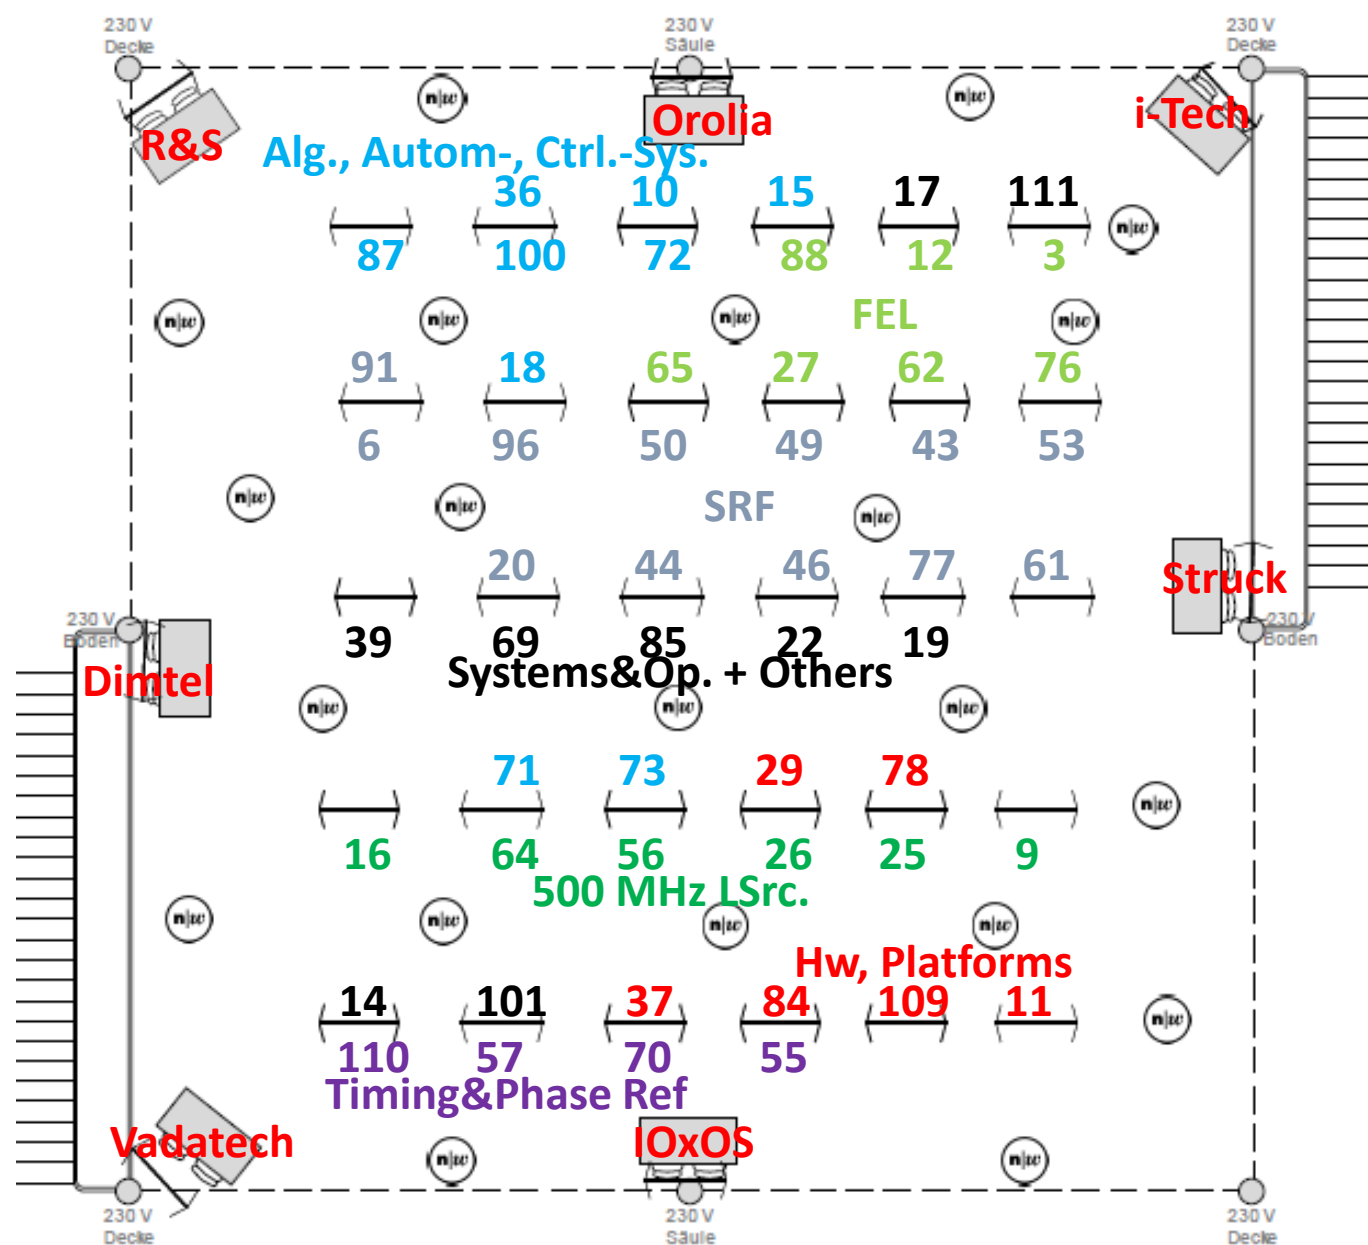

LLRF22 Poster Session Floorplan

↑ Exit to Brugg train station

A trial of some grouping and categorization:

- 500 MHz LSrc.
- SRF
- FEL
- Hw, Platforms
- Timing&Phase Ref.
- Algorithms, Automation, Ctrl.-Sys.
- Systems&Op. + Others

Vendor talks:

Room «Audimax A/B»

Conv: W. Höfle, 5min+5min Q each

- | | |
|-------|-------------------|
| 14:20 | Vadatech |
| 14:30 | Rohde and Schwarz |
| 14:40 | Orolia |
| 14:50 | Struck |

Afternoon schedule:

- 13:50 Poster session starts
- 14:20 – 15:00 vendors talks in parallel
- 15:00 Fresh coffee served
- 17:00 Poster session ends
- 17:00 – 18:30 optional excursion Vindonissa

Exit to Aula ↓