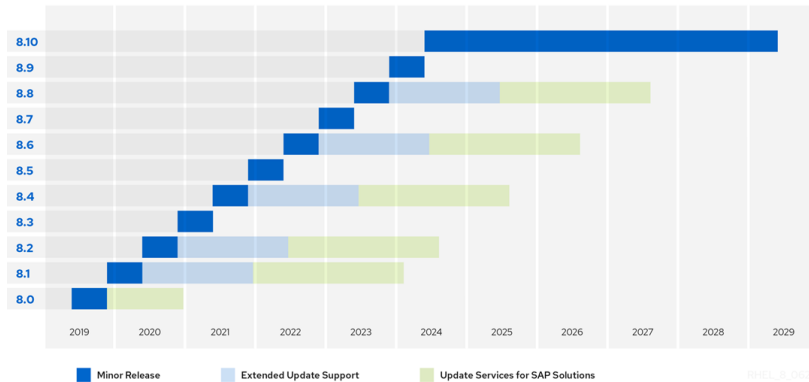

PAUL SCHERRER INSTITUT

Simon Ebner :: Linux Core :: Paul Scherrer Institute

AWI Update – Linux Core

AWI Update - 06.03.2023

What's Up ?

We are hiring!

Linux Engineer / System Engineer

<https://www.psi.ch/en/pa/job-opportunities/46735-linux-engineer-system-engineer>

Linux Core - RHEL Releases

- RHEL8 Production
- RHEL7 will reach end of support in 2024 (June 30, 2024)
- RHEL9 will come this year

*<https://access.redhat.com/support/policy/updates/errata/>

- **Linux Support and Troubleshooting**
- NFS4 Support with Kerberos (documentation pending)
- Puppet Streamlining
- TFTP Infrastructure – Problems with bootloaders (especially with Windows)
- Consolidation RPM Repositories (ongoing)