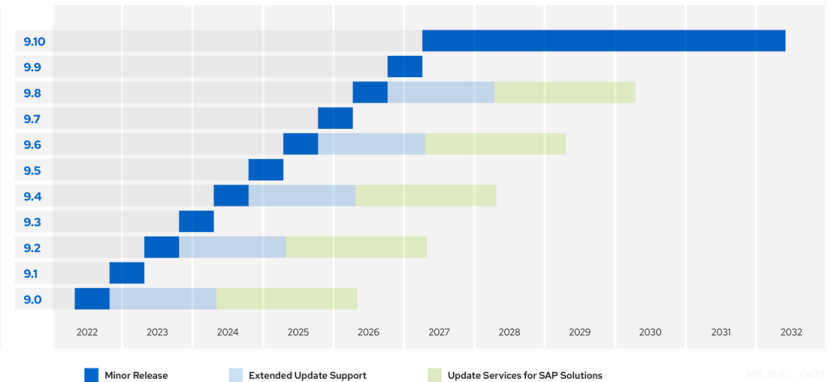

PAUL SCHERRER INSTITUT

Simon Ebner :: Linux Core :: Paul Scherrer Institute

AWI Update – Linux Core

AWI Update - 06.03.2023

What's Up ?

We are hiring!

Linux Engineer / System Engineer

<https://www.psi.ch/en/pa/job-opportunities/46735-linux-engineer-system-engineer>

Linux Core - RHEL Releases

- RHEL8 Production
- RHEL7 will reach end of support in 2024 (June 30, 2024)
- RHEL9 will come this year

*<https://access.redhat.com/support/policy/updates/errata/>

- **Linux Support and Troubleshooting**
- NFS4 Support with Kerberos (documentation pending)
- Puppet Streamlining
- TFTP Infrastructure – Problems with bootloaders (especially with Windows)
- Consolidation RPM Repositories (ongoing)