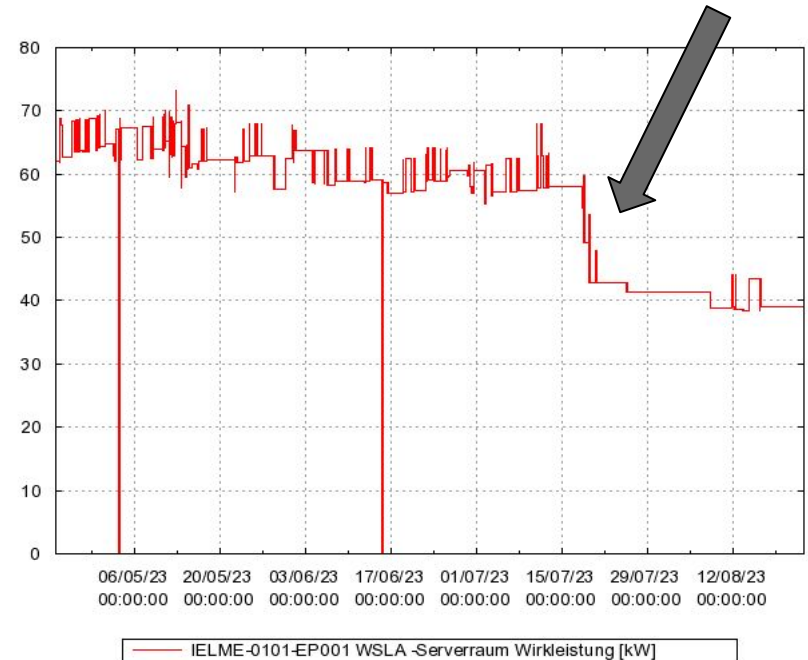

Leonardo Sala :: AWI :: Paul Scherrer Institut

7904 update

AWI Department update meeting 2023.08.21 / PSI

RA updates

WSLA -> WHGA migration

- **Tomorrow RA downtime**
 - SwissFEL data migration
 - home migration
 - IB fabric migration
- If everything works fine, this might be the last downtime
 - maybe a last one in september due to IB final migration

RA and SLS documentation are online

SLS / SLS2 updates

DAQ tests WSLA -> WHGA

- Controls confirmed that they can acquire GigaFroST (7.6 GB/s) using a DAQ server in WHGA without packet losses

Connections

- we now have 72 fibers (36 connections) between WSLA and WHGA