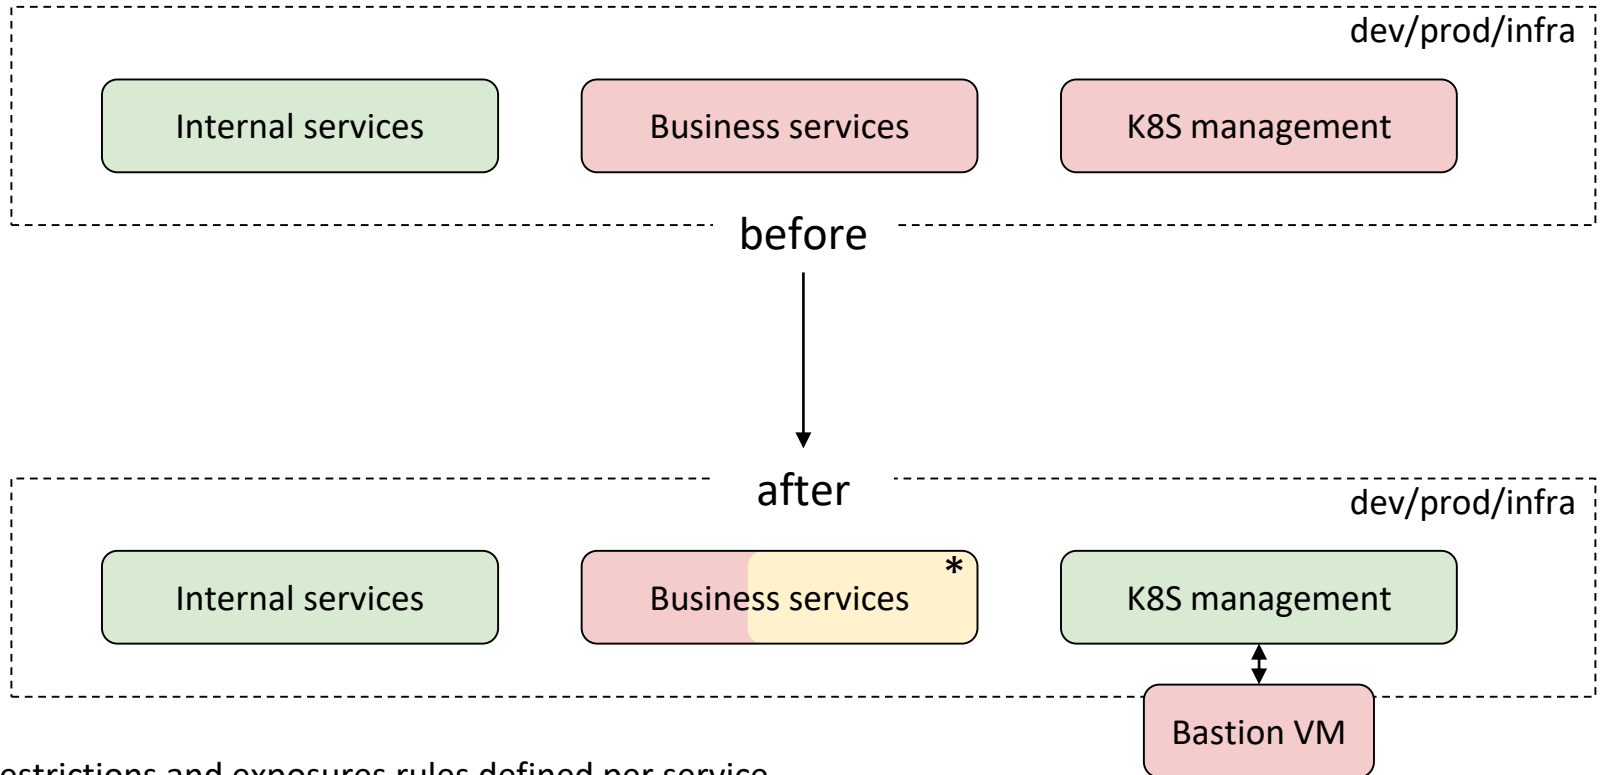

Scicat

A lot of efforts on:

- upgrade all the components (k8s, minio, keycloak, rabbitmq, ...)
- review the deployment system
- improve security of the architecture

Cluster management

Cluster management

All components are installed following their suggested utility tool, notably:

- CRDs
- Helm charts
- K8S manifests
- Krew plugin manager
- OLM

Upgrade and install procedure, along with their version.

The underlying utility tools ensure reproducibility, atomicity and idempotency.

All business and configuration data is backed-up and restorable with restore procedures.

All components, along with the underlying infrastructure, have been upgraded to their latest stable, supported version (e.g. K8S 1.27.6).

Improvements

- Reproducibility of the whole workflow, investigate Ansible or similar
- Better password management, Vault as a possible candidate
- Critical infrastructure upgrade, namely controller nodes Centos7
→ ...
- *.tfstate storage and recreation with *terraform import*.
- Include 1-click data restore procedure

Security review

* restrictions and exposures rules defined per service

OpenEM / ORD

ORD

- submitted projects for Measure 2 (infrastructure)
 - Improving the interoperability of ELN and data repositories by enhancing APIs
 - Towards a common storage access API
 - Interoperability between the ETH Domain Repositories (IntER)
 - Reproducibility and Interoperability in Active Data Publication (RI-ADP)
- preparing additional proposal for IAM guidelines