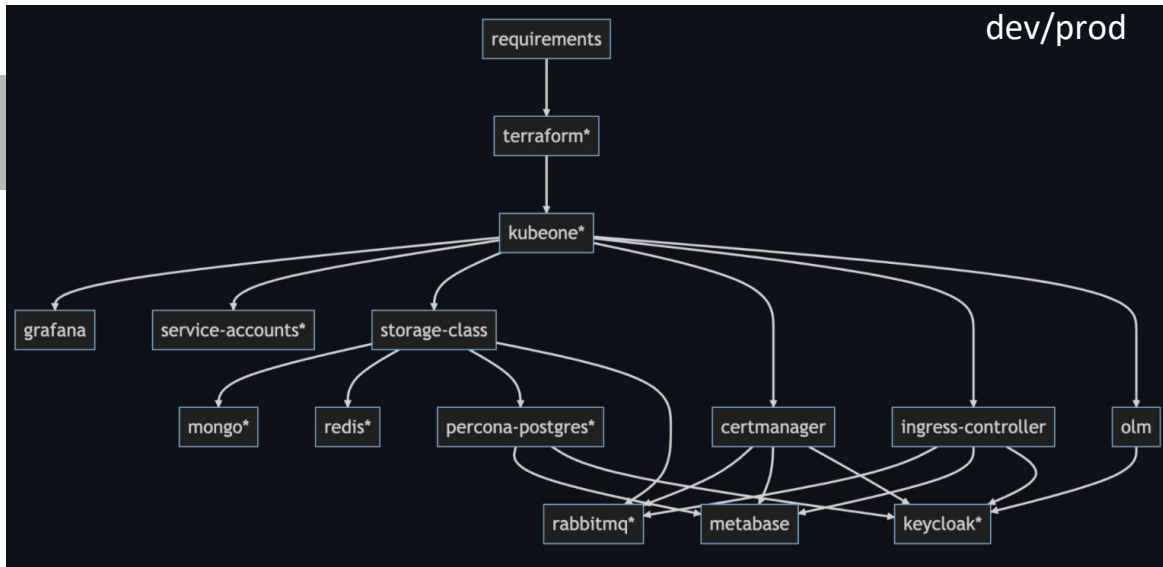

Leonardo Sala :: AWI :: Paul Scherrer Institut

7903 update

AWI Department update meeting 2023.12.11 / PSI

ReMade@ARI

Ali joined us in November!

He is the Data Steward for the EU ReMade@ARI project

Next steps: work out D1.6 - SWOT Analysis on Open Research within the project partners

Scicat

A lot of efforts on:

- upgrade all the components (k8s, minio, keycloak, rabbitmq, ...)
- review the deployment system
- improve security of the architecture

Cluster management

Cluster management

All components are installed following their suggested utility tool, notably:

All components, along with the underlying infrastructure, have been upgraded to their latest stable, supported version (e.g. K8S 1.27.6).

Improvements

- Reproducibility of the whole workflow, investigate Ansible or similar
- Better password management, Vault as a possible candidate
- Critical infrastructure upgrade, namely controller nodes Centos7
→ ...
- *.tfstate storage and recreation with *terraform import*.
- Include 1-click data restore procedure

Security review

* restrictions and exposures rules defined per service

OpenEM / ORD

ORD

- submitted projects for Measure 2 (infrastructure)
 - Improving the interoperability of ELN and data repositories by enhancing APIs
 - Towards a common storage access API
 - Interoperability between the ETH Domain Repositories (IntER)
 - Reproducibility and Interoperability in Active Data Publication (RI-ADP)
- preparing additional proposal for IAM guidelines