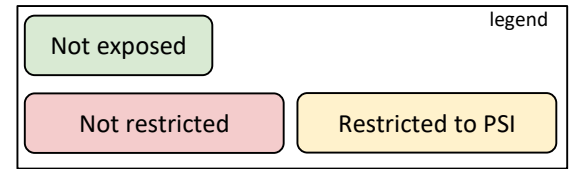

Security review

* restrictions and exposures rules defined per service