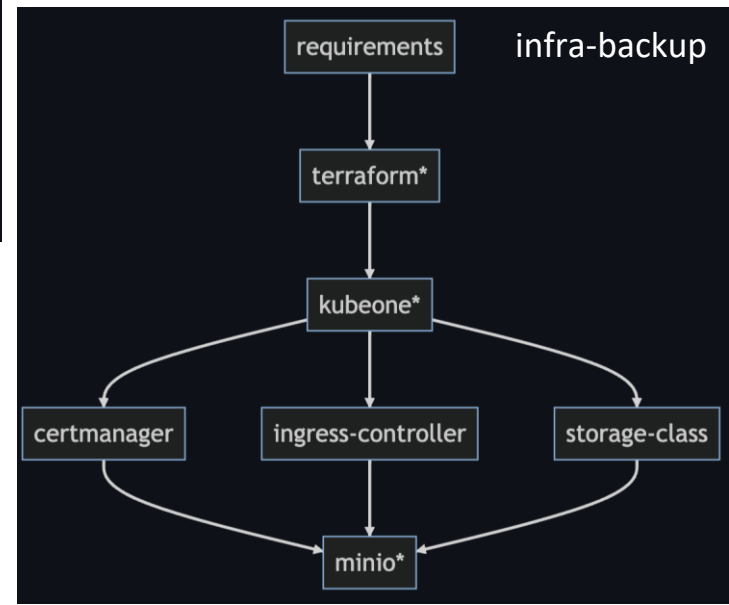

Leonardo Sala :: AWI :: Paul Scherrer Institut

7903 update

AWI Department update meeting 2023.12.11 / PSI

ReMade@ARI

Ali joined us in November!

He is the Data Steward for the EU ReMade@ARI project

Next steps: work out D1.6 - SWOT Analysis on Open Research within the project partners

Scicat

A lot of efforts on:

- upgrade all the components (k8s, minio, keycloak, rabbitmq, ...)
- review the deployment system
- improve security of the architecture

Cluster management

Cluster management

All components are installed following their suggested utility tool, notably:

All components, along with the underlying infrastructure, have been upgraded to their latest stable, supported version (e.g. K8S 1.27.6).

Improvements

- Reproducibility of the whole workflow, investigate Ansible or similar
- Better password management, Vault as a possible candidate
- Critical infrastructure upgrade, namely controller nodes Centos7
→ ...
- *.tfstate storage and recreation with *terraform import*.
- Include 1-click data restore procedure

Security review

* restrictions and exposures rules defined per service

OpenEM / ORD

ORD

- submitted projects for Measure 2 (infrastructure)
 - Improving the interoperability of ELN and data repositories by enhancing APIs
 - Towards a common storage access API
 - Interoperability between the ETH Domain Repositories (IntER)
 - Reproducibility and Interoperability in Active Data Publication (RI-ADP)
- preparing additional proposal for IAM guidelines