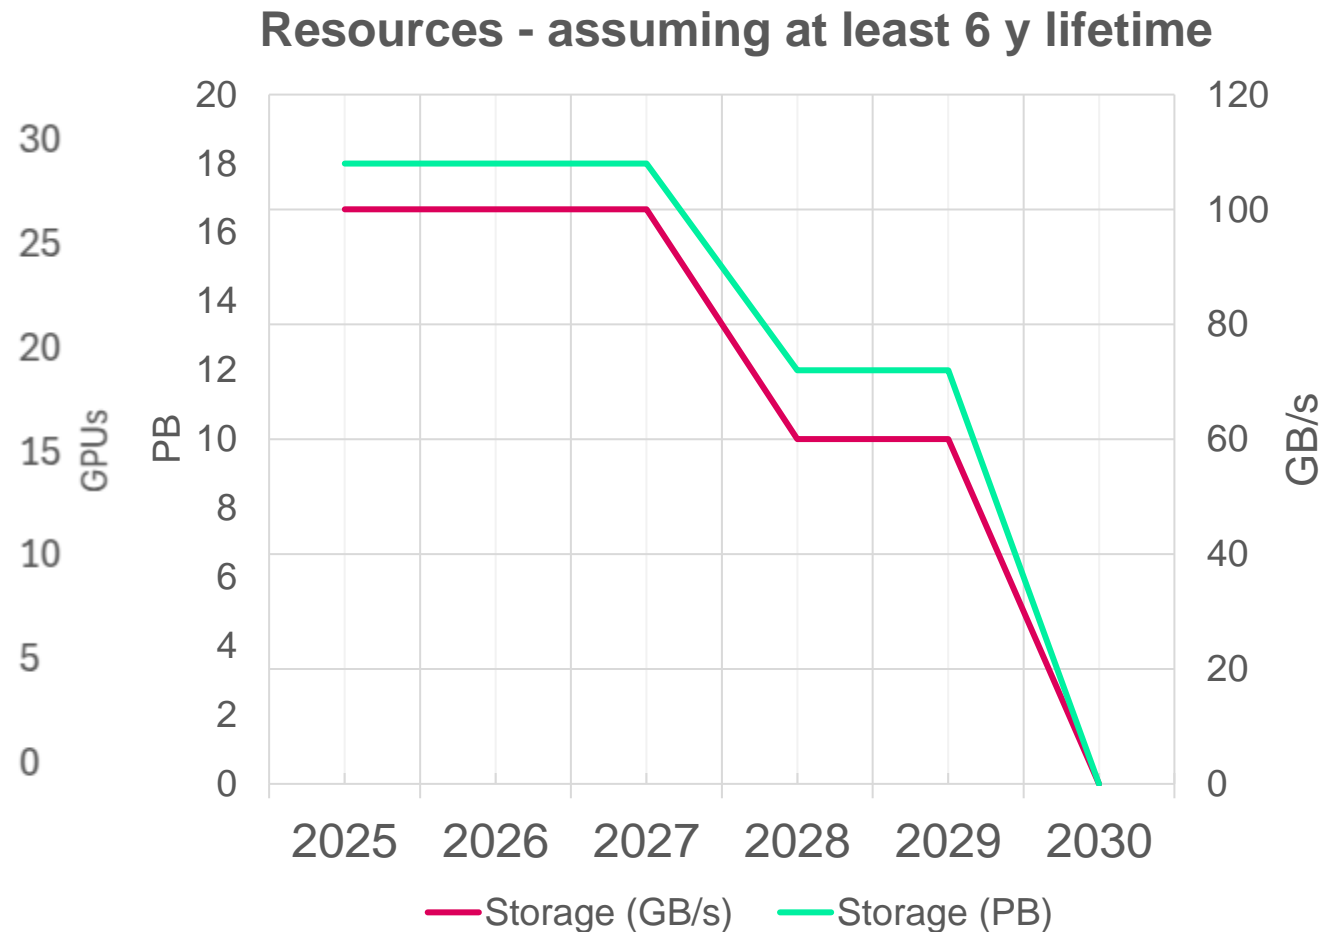

SLS2 – resources forecast