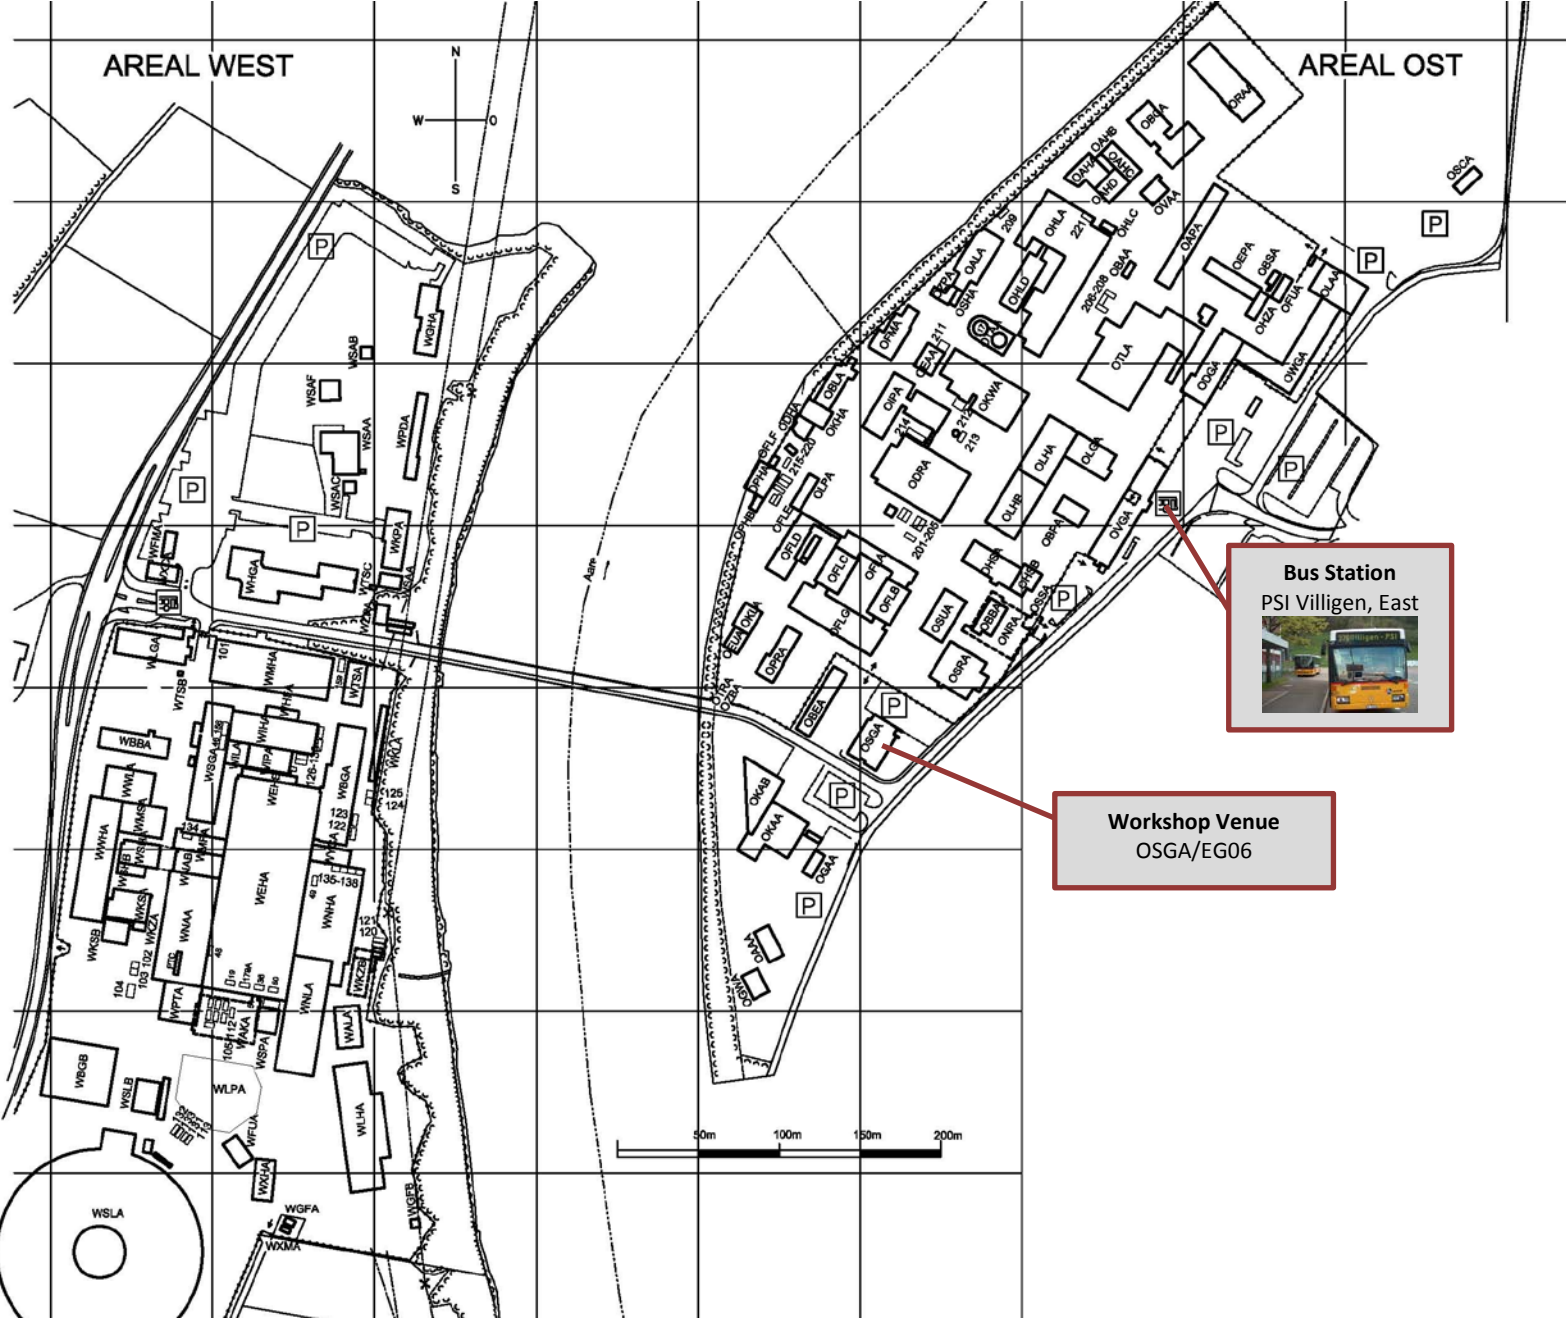

**Paul Scherrer Institute**

Bus Station  
PSI Villigen, East

Workshop Venue  
OSGA/EG06