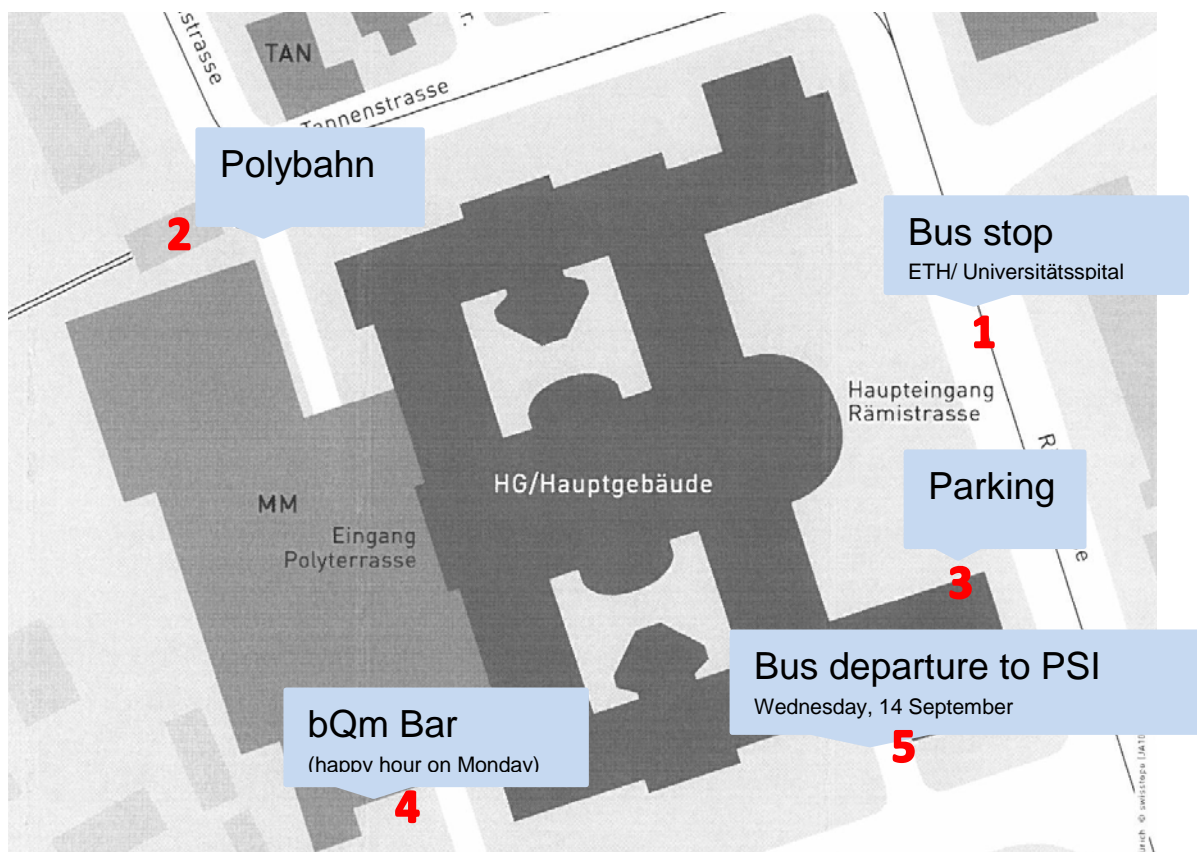

ETH Zürich

Hauptgebäude
Rämistrasse 101
8092 Zürich
Schweiz

Phone +41 44 632 11 11

Fax +41 44 632 10 10

WLAN

Login: CYC2016

Password: Cyclotrons2016

Opening hours of the main building:

Monday - Friday: 06.00 am - 10.00 pm

Saturday - Sunday: 08.00 am - 05.00 pm

- 1 Bus stop ETH/ Universitätsspital
- 2 Polybahn arrival
- 3 Parking
- 4 bQm Bar happy hour on Monday
- 5 Bus departure to PSI, Wednesday, 14 September 2016